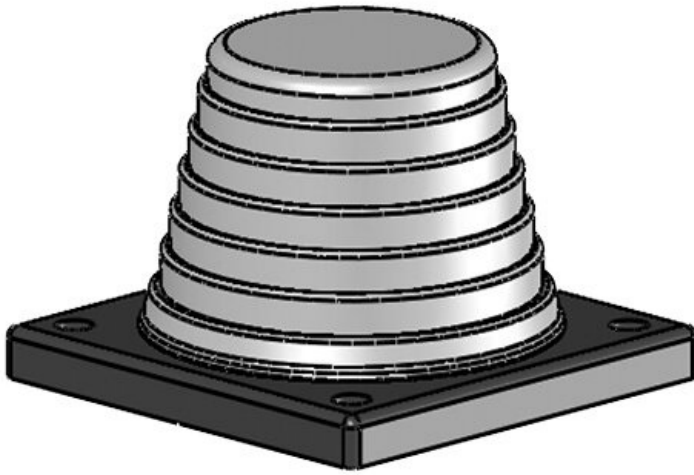

# KEL-JUMBO flex pyramid cable entry grommets

for single cables with diameters up to 68 mm / IP54 / UL Type 12

The KEL-JUMBO flex is a flexible cable entry grommet for cables without connectors with a diameter range from 27 - 68 mm. They are ideal for the routing supply cables into the switch cabinets.

## Advantages & benefits

- It is possible to install rigid cables at angles
- Compact installation area (88 × 88 mm)

## Product types & sizes

KEL-JUMBO flex 27-48 gy

Part No.	<b>42614</b>	Width	<b>88 mm</b>
EAN	<b>4251269309</b>	Height	<b>62 mm</b>
	<b>021</b>	Mounting height	<b>62 mm</b>
Package quantity	<b>1</b>	Cut-out size, round	<b>57,6 mm</b>
For max. no. of cables	<b>1</b>	No. of screw holes	<b>4</b>
Max. cable diameter	<b>48 mm</b>	Diam. of screw holes	<b>6,9 mm</b>
Colour	<b>grey (similar RAL 7035)</b>	Clamping range	<b>1 x 27 - 48 mm</b>
Length	<b>88 mm</b>		

Part No.	<b>42616</b>	Width	<b>88 mm</b>
EAN	<b>4251269309038</b>	Height	<b>62 mm</b>
Package quantity	<b>1</b>	Mounting height	<b>62 mm</b>
For max. no. of cables	<b>1</b>	Cut-out size, round	<b>75,5 mm</b>
Max. cable diameter	<b>68 mm</b>	No. of screw holes	<b>4</b>
Colour	<b>grey (similar RAL 7035)</b>	Diam. of screw holes	<b>6,9 mm</b>
Length	<b>88 mm</b>	Clamping range	<b>1 x 47 - 68 mm</b>