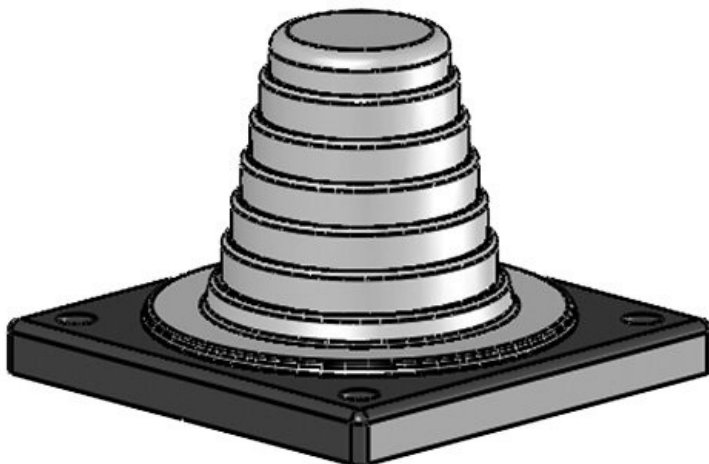

## Specifications

IP rating (EN 60529)	IP54
UL Type (UL 50E)	UL Type 12
Material	Elastomer Base frame: Polyamide
Flame class	UL94-V0, self-extinguishing
Operating temperature	-40 C° to 100 C°
Properties	halogen free, silicone free
Mounting options	Screw type mounting

## Advantages & benefits

- It is possible to install rigid cables at angles
- Compact installation area (88 × 88 mm)

## Product types & sizes

KEL-JUMBO flex 27-48 gy

Part No.	<b>42614</b>	Width	<b>88 mm</b>
EAN	<b>4251269309</b>	Height	<b>62 mm</b>
	<b>021</b>	Mounting height	<b>62 mm</b>
Package quantity	<b>1</b>	Cut-out size, round	<b>57,6 mm</b>
For max. no. of cables	<b>1</b>	No. of screw holes	<b>4</b>
Max. cable diameter	<b>48 mm</b>	Diam. of screw holes	<b>6,9 mm</b>
Colour	<b>grey (similar RAL 7035)</b>	Clamping range	<b>1 x 27 - 48 mm</b>
Length	<b>88 mm</b>		

Part No.	<b>42616</b>	Width	<b>88 mm</b>
EAN	<b>4251269309038</b>	Height	<b>62 mm</b>
Package quantity	<b>1</b>	Mounting height	<b>62 mm</b>
For max. no. of cables	<b>1</b>	Cut-out size, round	<b>75,5 mm</b>
Max. cable diameter	<b>68 mm</b>	No. of screw holes	<b>4</b>
Colour	<b>grey (similar RAL 7035)</b>	Diam. of screw holes	<b>6,9 mm</b>
Length	<b>88 mm</b>	Clamping range	<b>1 x 47 - 68 mm</b>